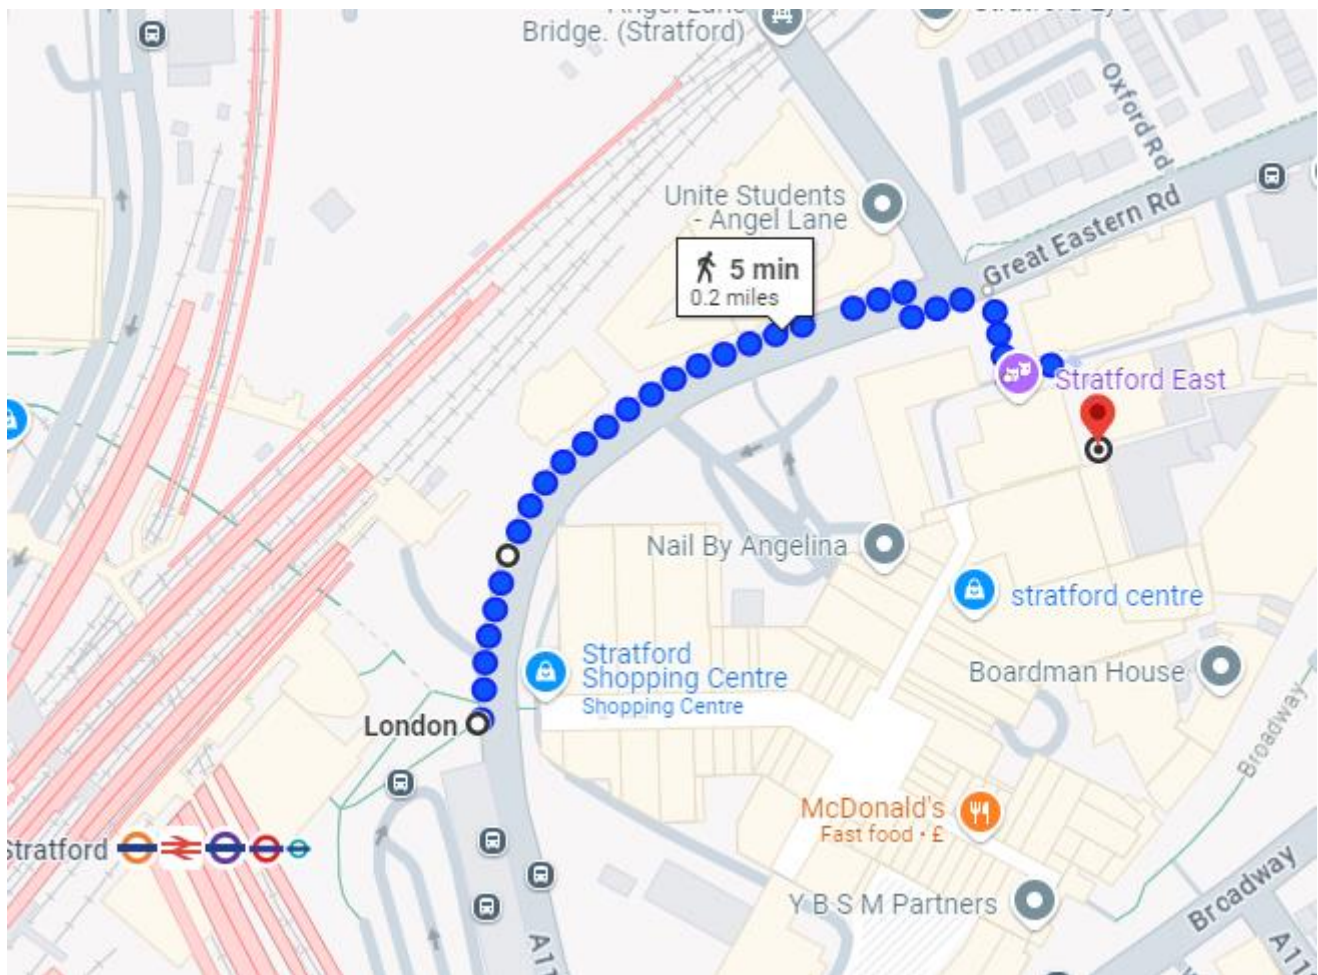

Disparity- Dancing City

Route from Stratford Station, Station Street

Address:

Theatre Square Rooftop, Theatre Square, Stratford. E151BX

[What3words ///foster.calms.they](http://www.what3words.com/foster.calms.they)

Transport
Stratford Station and Bus Station

Plan Your Journey:
Visit www.tfl.gov.uk

Route from Stratford Station, Station Street (opposite the bus station and Stratford Shopping Centre)

Exit Stratford Station turning left onto Station Street, opposite the bus station and Stratford Shopping Centre

Turn left onto Great Eastern Road.

Walk along Great Eastern Road

Cross at a crossing continuing straight on Great Eastern Road.

At the traffic light junction turn right and cross Great Eastern Road.

Turn left onto Theatre Square and walk past Stratford East with the building on your right.

Walk through the planters towards Stratford Youth Zone.

The entrance will be between Stratford East and Stratford Youth Zone. There will be flags and volunteers.