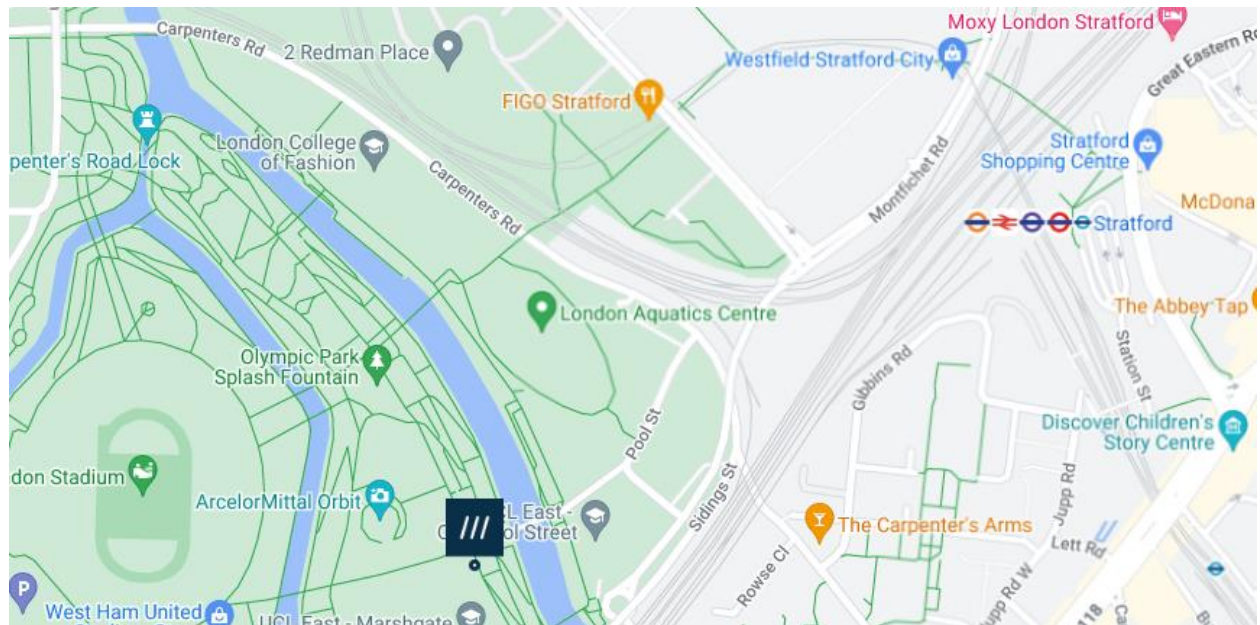

Synergy, Frock and Wheels and Cello, Dancing City-Marshgate

Route from Stratford Station, Montfichet Road (Westfield Exit)

Address:
Marshgate South, Marshgate
Building, 7 Sidings St, London E20
2AE

what3words.com/often.spun.pool

Transport
Stratford Station and Bus Station

Plan Your Journey:
Visit www.tfl.gov.uk

Route from Stratford Station, Montfichet Road (Westfield Exit)

Exit Stratford Station onto Montfichet Road (Westfield Exit)

Cross Westfield Avenue and continue straight on.

Continue straight through Stratford Cross on Stratford Walk.

Pass the Aquatics Centre on your left on Stratford Walk.

Cross the bridge towards the stadium

After the bridge turn left onto the path.

You pass the splash park on your right and the river on your left.

Continue with Riverside East café on your right.

You will arrive at Marshgate South.