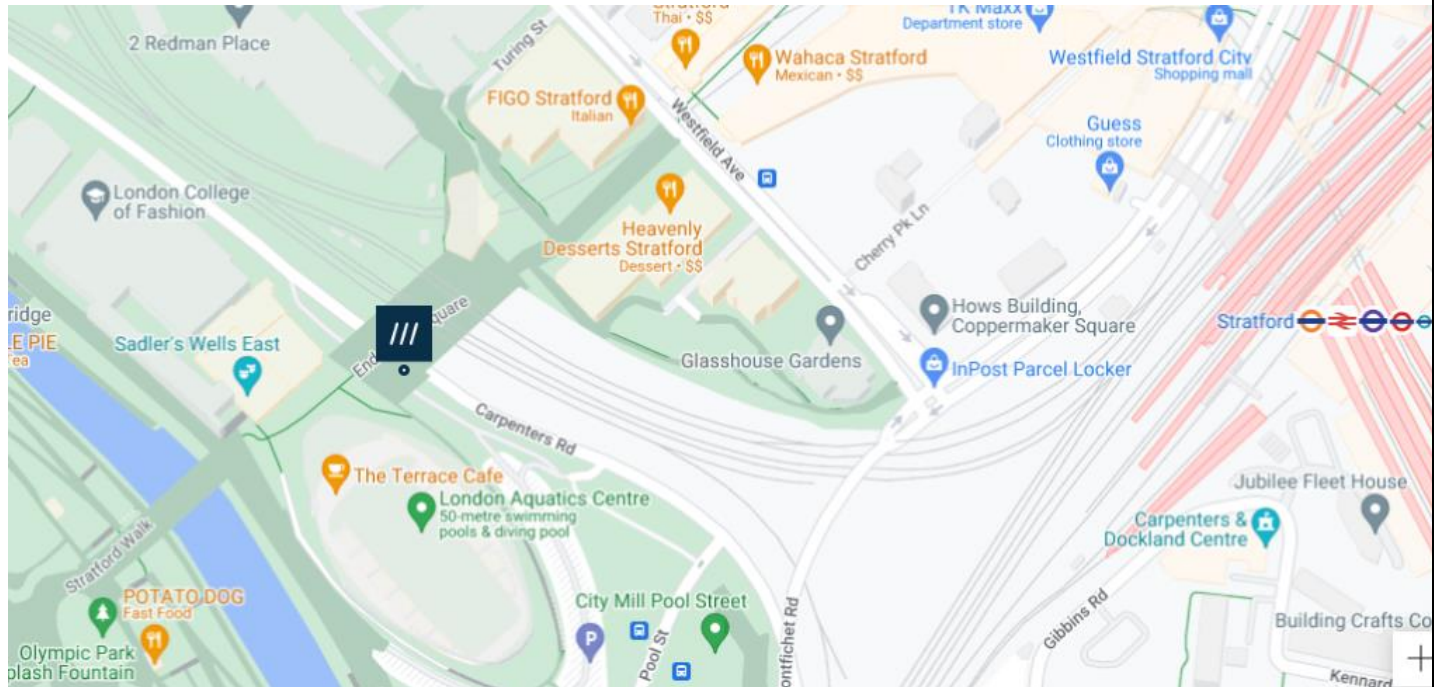

Out of the Box, Dancing City- Stratford Walk

Route from Stratford Station, Montfichet Road (Westfield Exit)

Address: Stratford Walk, E20 1EJ

[//what3words.com/that.status.fame](https://what3words.com/that.status.fame)

Transport

Stratford Station and Bus Station

Plan Your Journey:

Visit www.tfl.gov.uk

Route from Stratford Station, Montfichet Road (Westfield Exit)

Exit Stratford Station onto Montfichet Road (Westfield Exit)

Use the lift, stairs or escalators opposite the station exit to get to level 1.

Turn into Westfield shopping center and walk past M&S on your left.

Continue down the covered avenue of shops.

Exit the covered area and turn left past the restaurants and covered seating.

Cross Westfield Avenue and continue straight on.

Continue straight through Stratford Cross.

Out of the Box will be outside the Aquatics Centre on Stratford Walk.